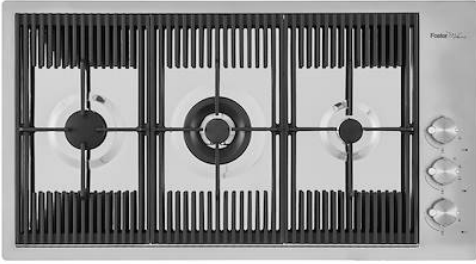

## MILANO 3 BRULEURS

Gas hobs

Code: G680 F00

TABLE CUISSON GAZ MILANO A FLEUR INOX - 3 brûleurs

### DETAILS

Edge/Installation Type Flush-mount | Top-mount

Material AISI 304 stainless steel

Texture Brushed in line

Supply 220 - 240 V; 50/60 Hz

Dimensions 870x476 mm

Base size 80 cm

Heating element three burners

Built-in hole View technical data sheet

Grids Cast iron grids and enamelled burner covers

Width 87 cm

---

Total power 7.750 W

---

Auxiliary 1.000 W

---

---

**Cast iron grids** Cast-iron is the ideal material for an hob grid, this due to the manifold properties characterising it: high heat capacity that improves cooking performance; high weight and stability that improve safety; sturdiness that preserves the hob's original aspect over time; easy cleaning.