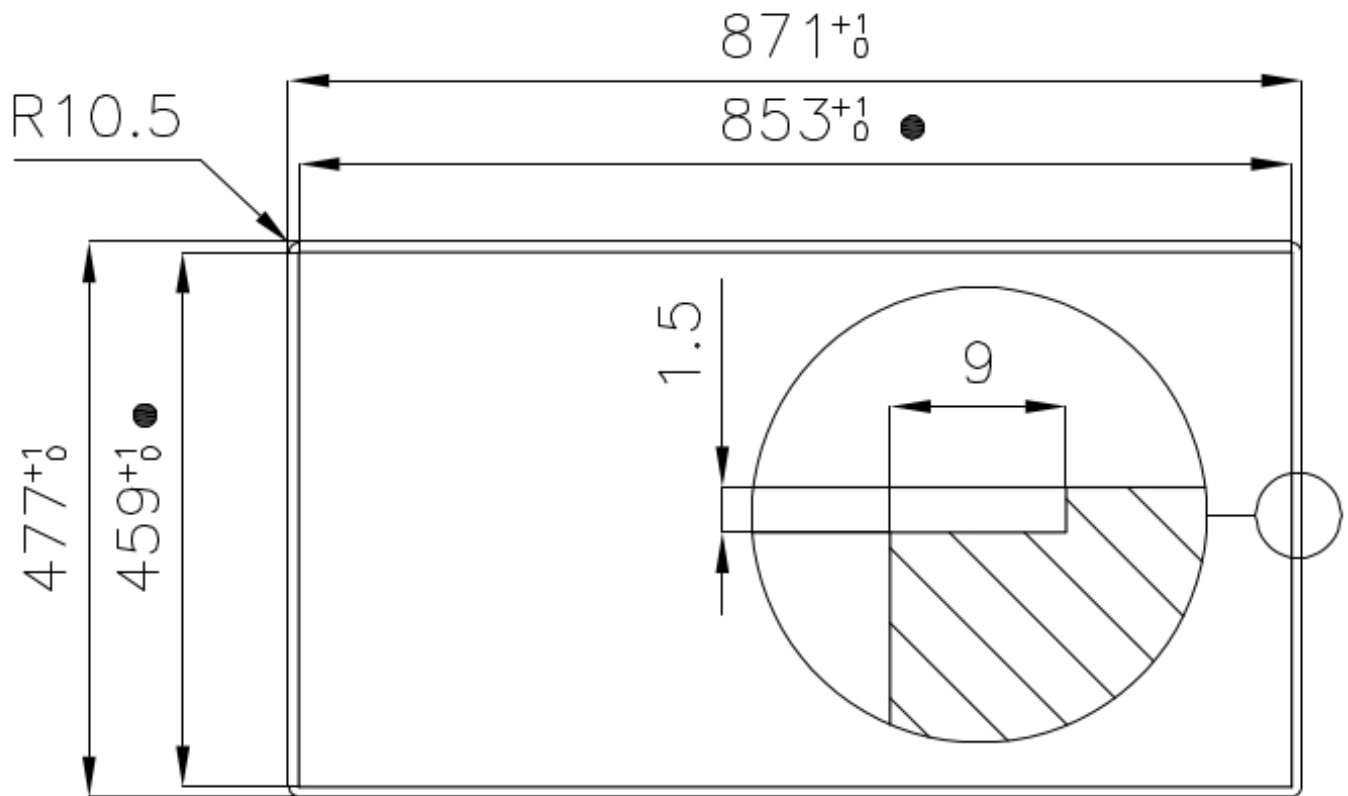

● Built-in cut out for FTS – Foratura per installazione FTS

GALLERY